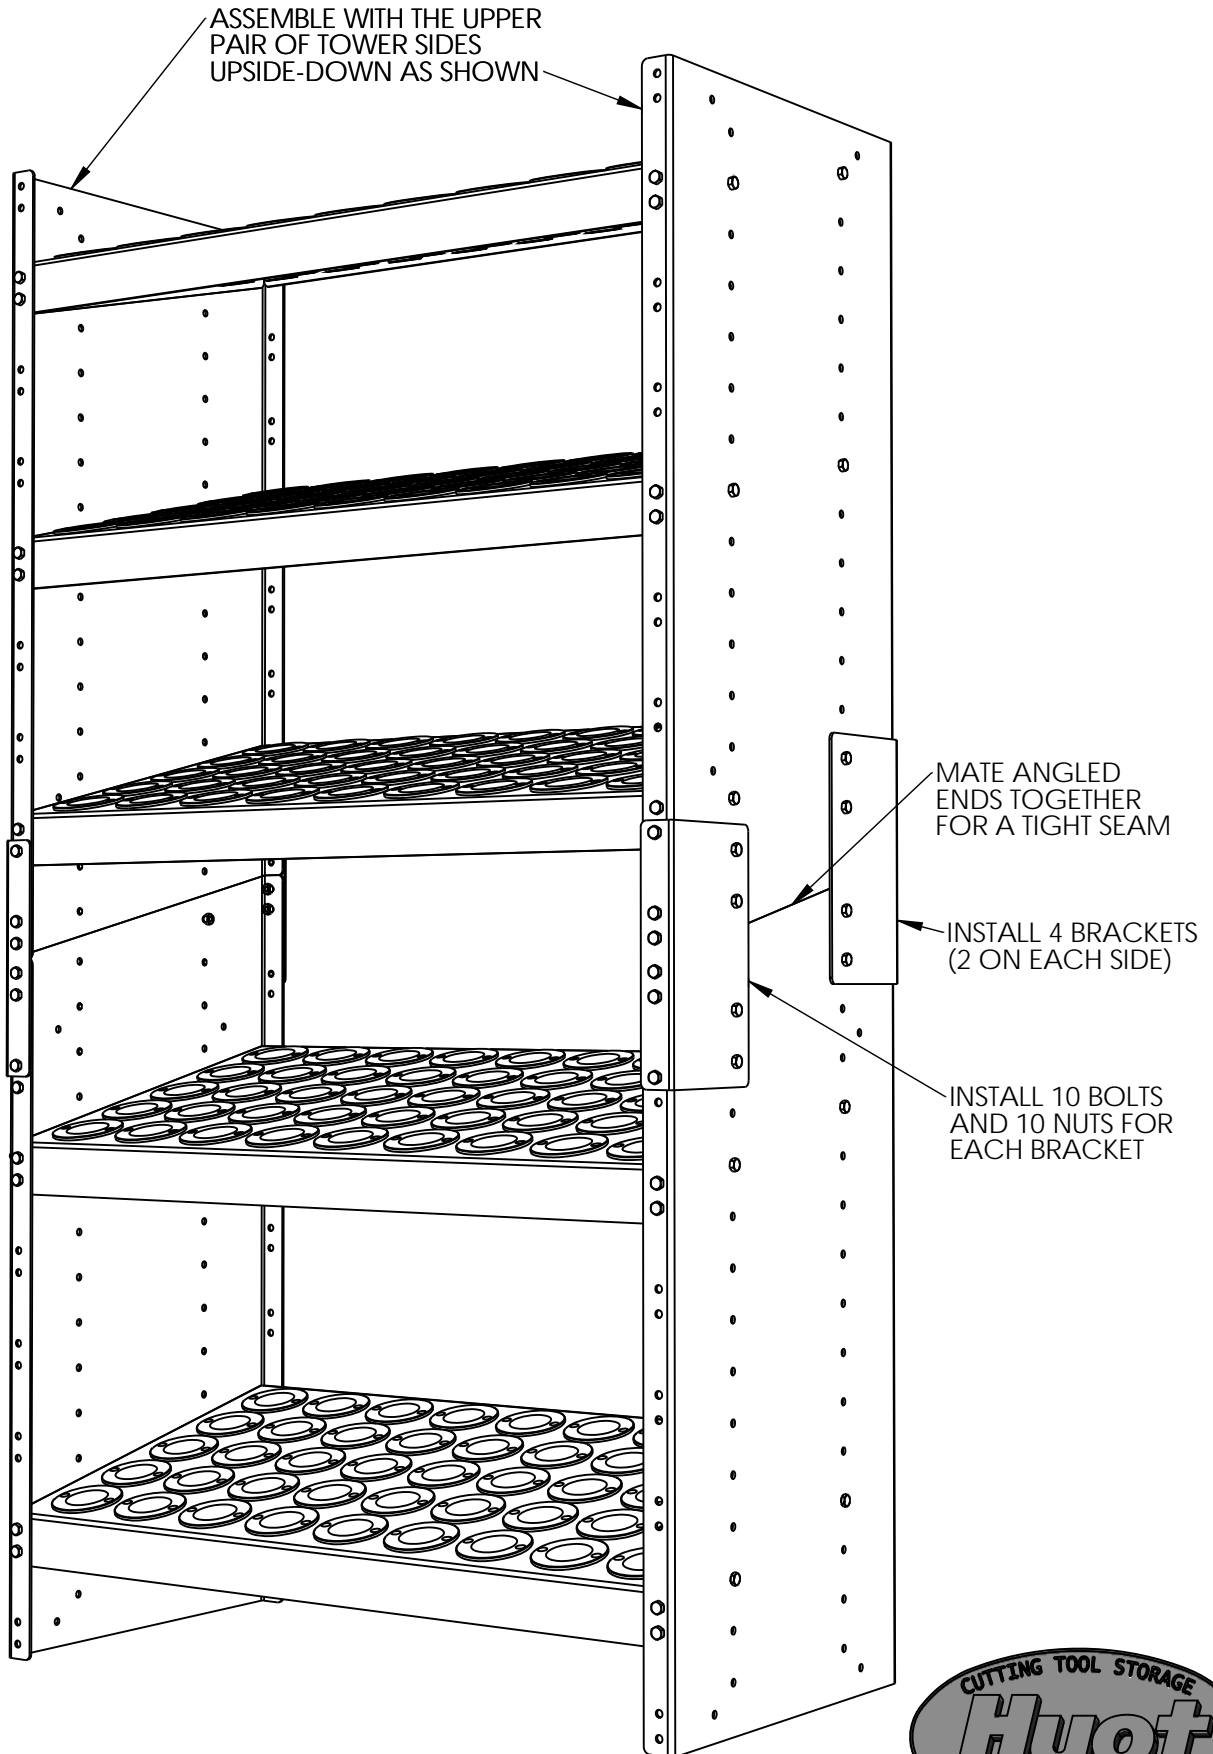

Instructions for SuperTower Stacking Kit

*ASSEMBLE SHELVES PER SUPERTOWER INSTRUCTIONS
*DO NOT STACK HIGHER THAN SHOWN

HUOT MFG. CO. Ph: (651) 646-1869
550 N Wheeler St. Fax: (651) 646-0457
St. Paul, MN 55104 www.Huot.com